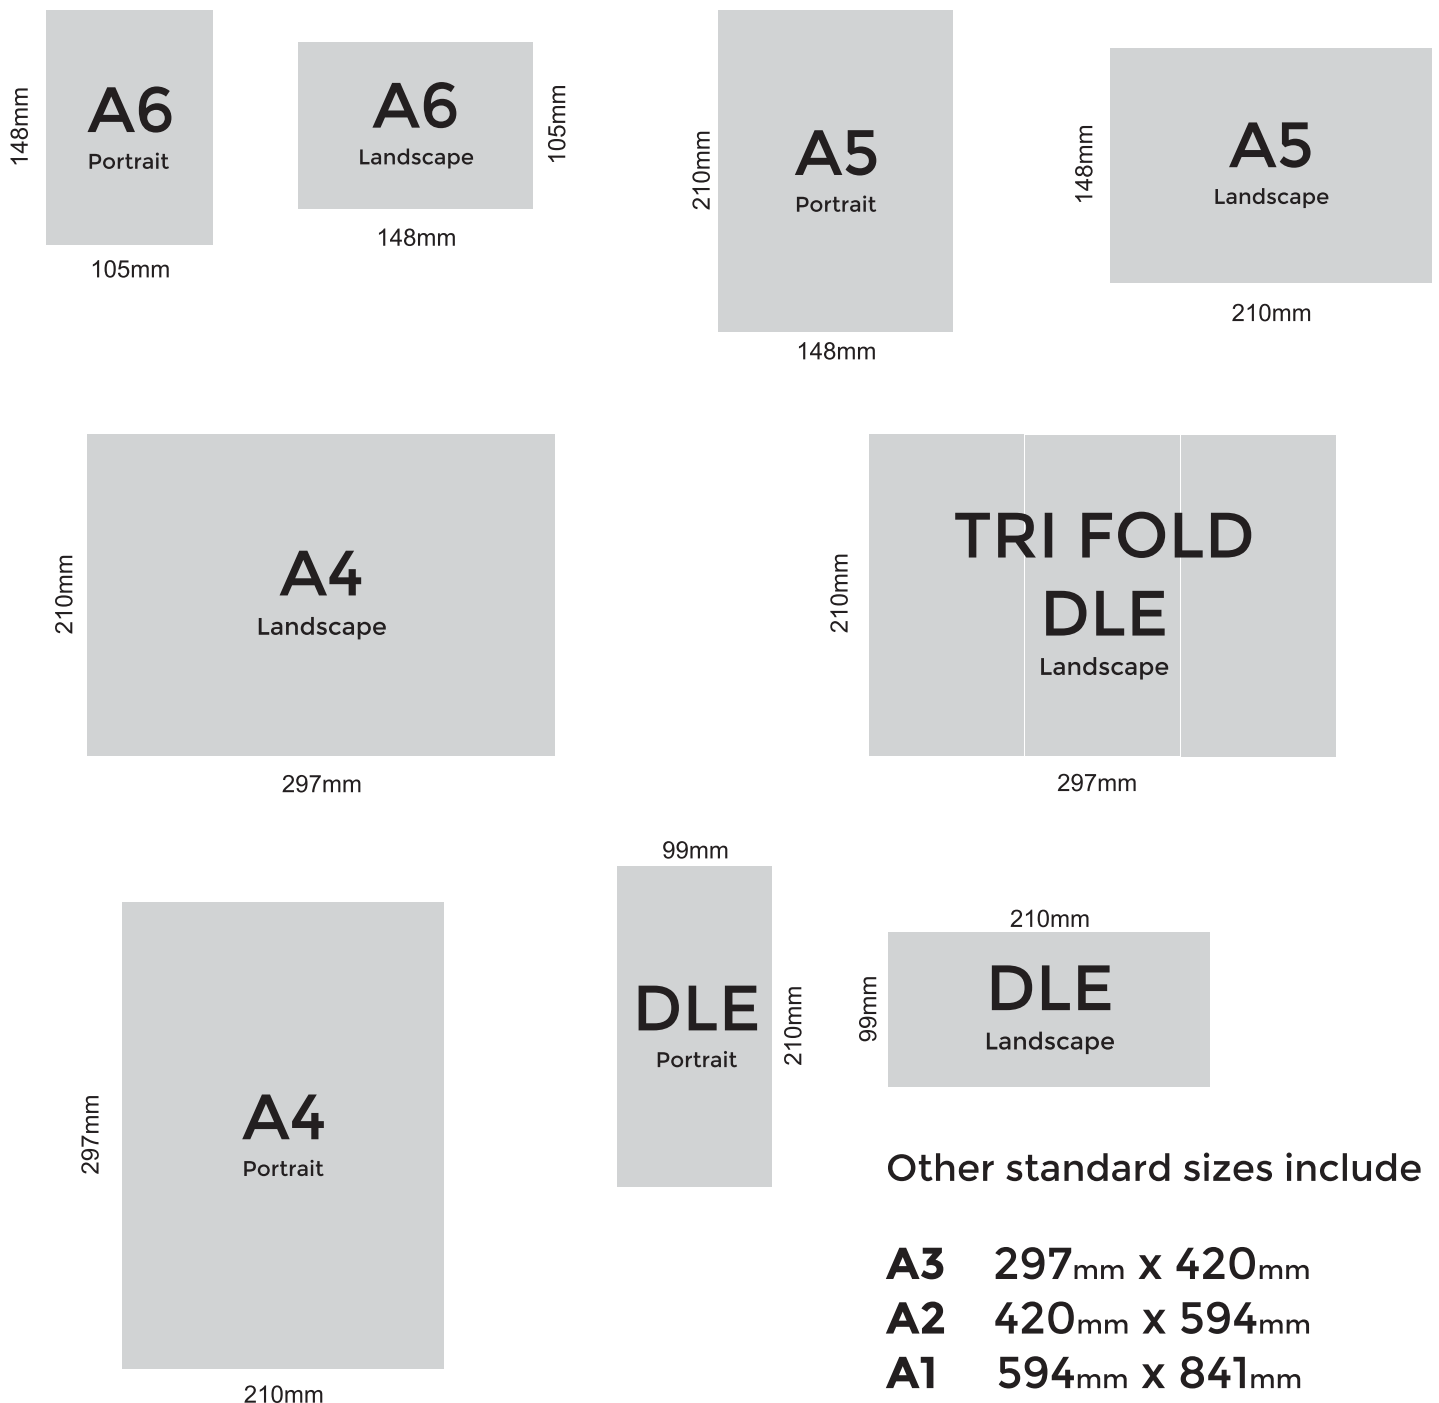

Size Guide

Below are some of the most common sizes used when printing.

These sizes are used because they produce economical cuts from large sheets of paper, and many of them are also postal standard.

Other standard sizes include

- A3** 297_{mm} x 420_{mm}
- A2** 420_{mm} x 594_{mm}
- A1** 594_{mm} x 841_{mm}
- A0** 841_{mm} x 1189_{mm}